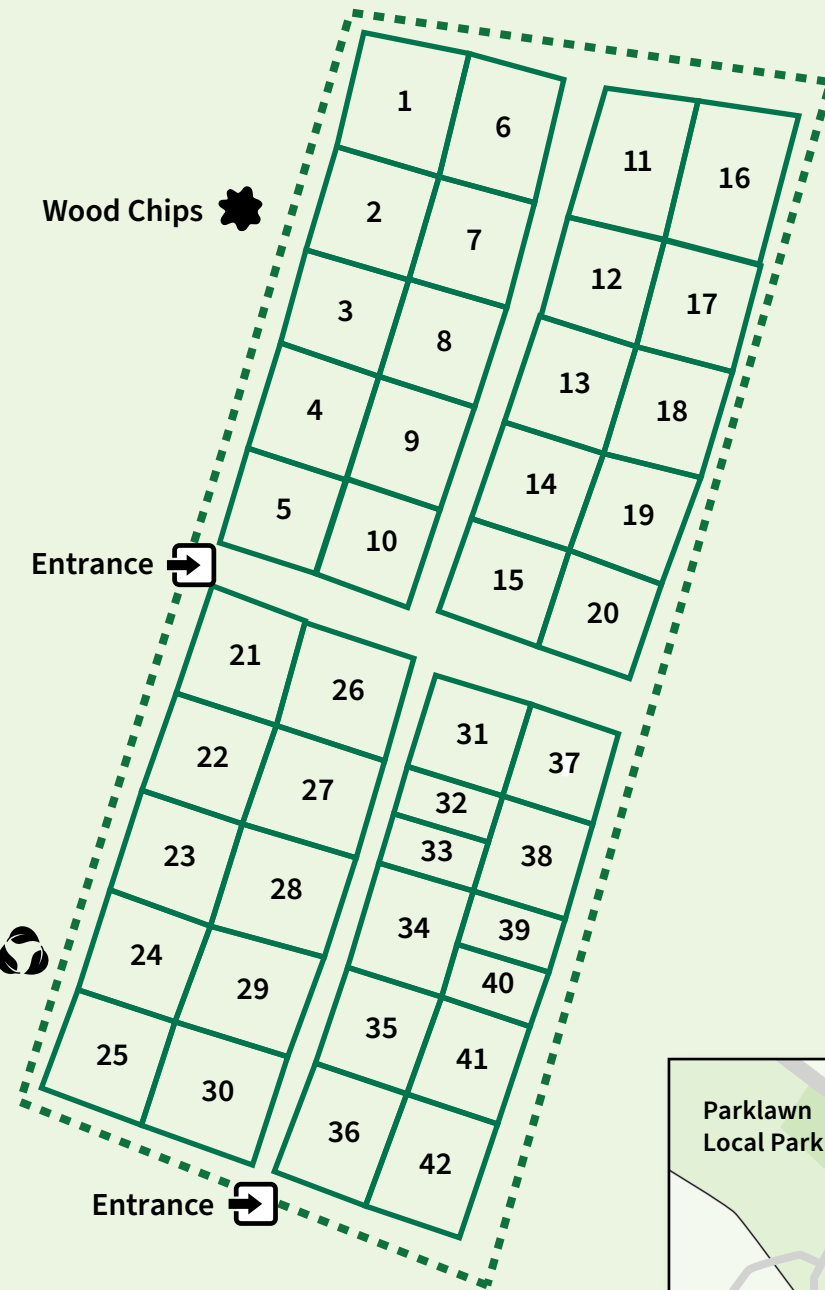

**MONTGOMERY PARKS
PARKLAWN
COMMUNITY GARDEN**

12718 Veirs Mill Rd
Rockville, MD 20853

**COMMUNITY
GARDEN PLOTS**

SYMBOL KEY

-  Montgomery Parks
-  Building
-  Road
-  Plot Boundary
-  Community Garden Boundary
-  Cistern
-  Common Area
-  Compost
-  Entrance
-  Plant Debris
-  Wood Chips

**Rock Creek
Stream Valley
Unit #6**

Compost 

Entrance 

Entrance 

Plant Debris 