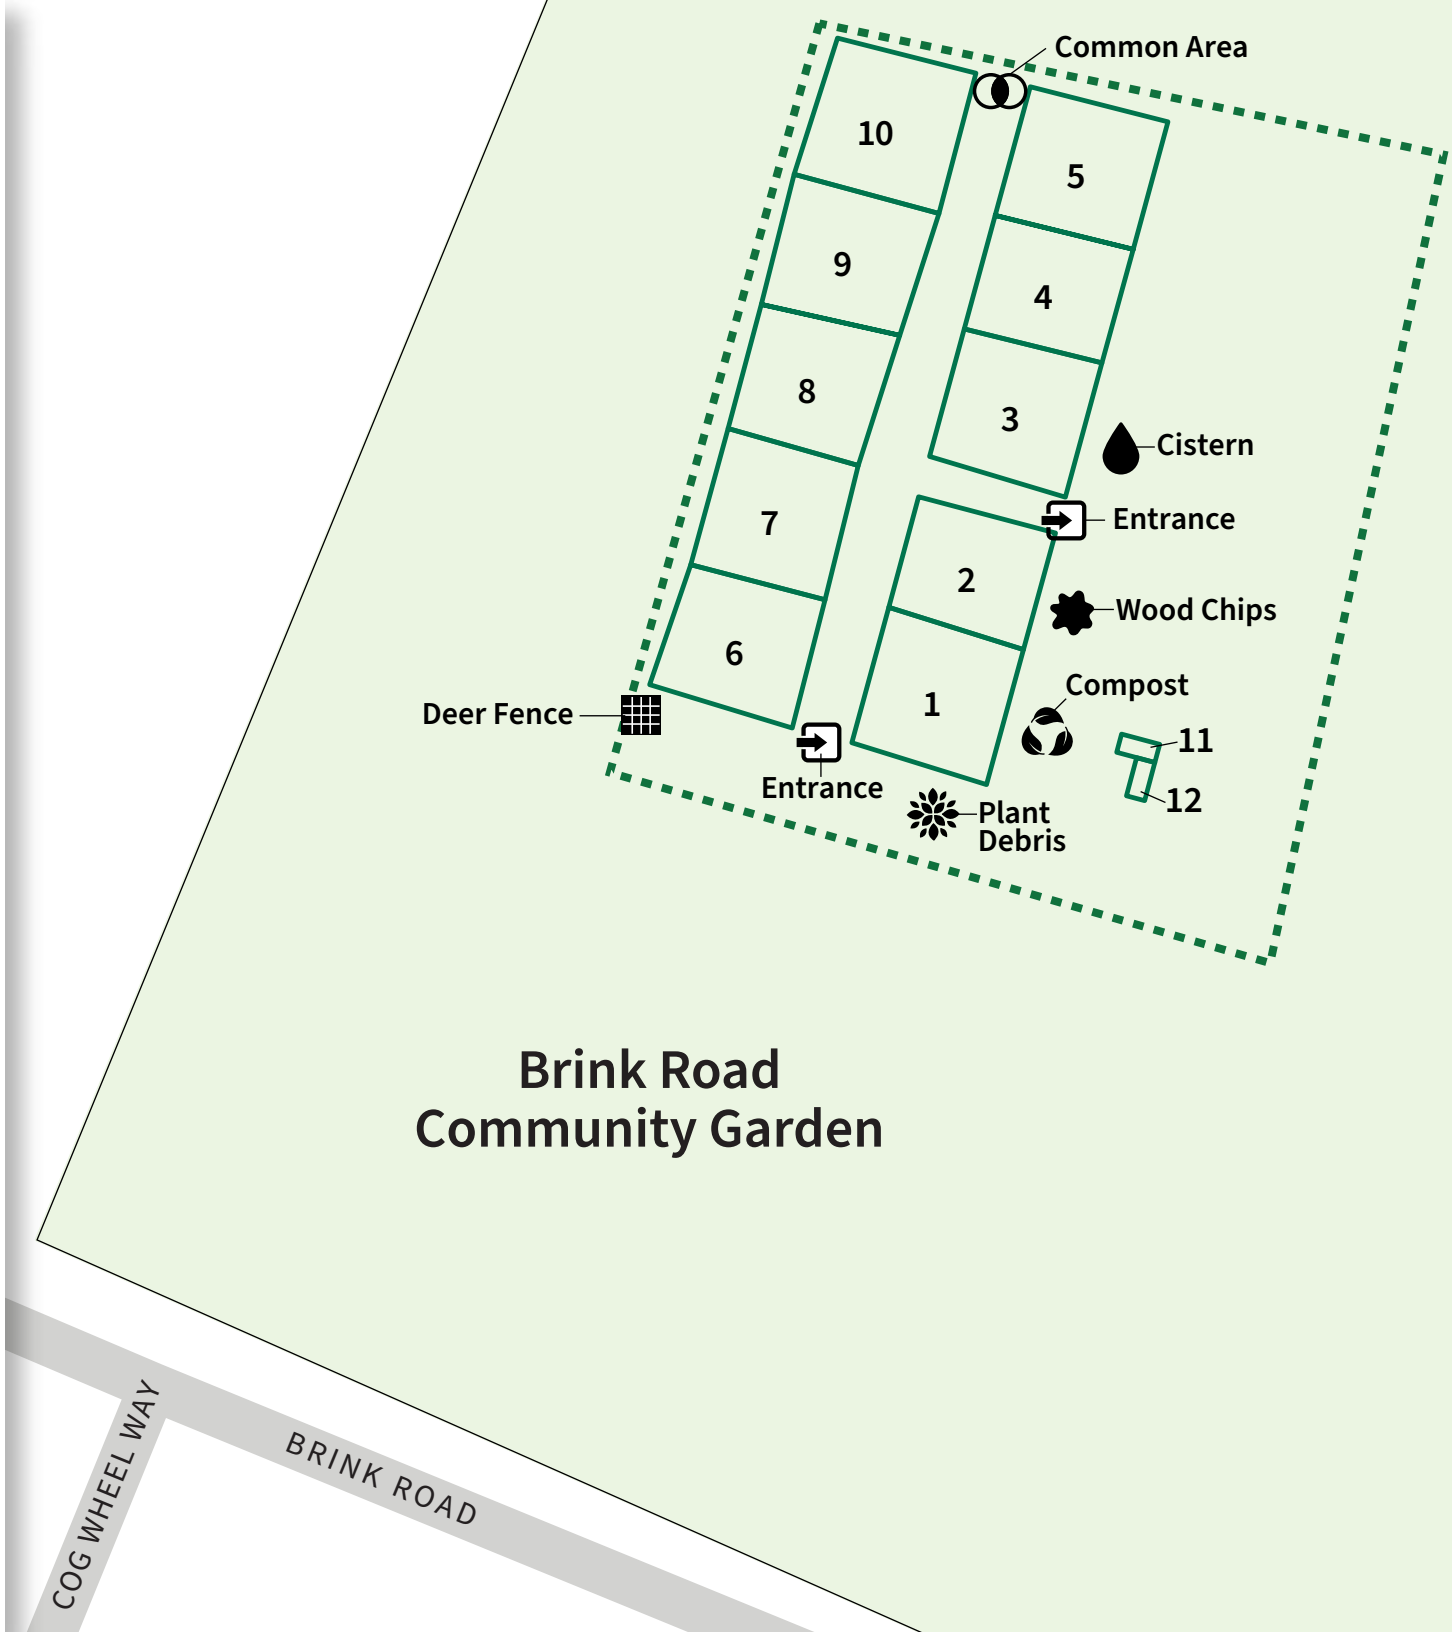

MONTGOMERY PARKS
**BRINK ROAD
COMMUNITY GARDEN**

10401 Brink Road
Germantown, MD 20876

**COMMUNITY
GARDEN PLOTS**

SYMBOL KEY

-  Montgomery Parks
-  Building
-  Plot Boundary
-  Community Garden Boundary
-  Cistern
-  Common Area
-  Compost
-  Deer Fence
-  Entrance
-  Plant Debris
-  Wood Chips

**Brink Road
Community Garden**