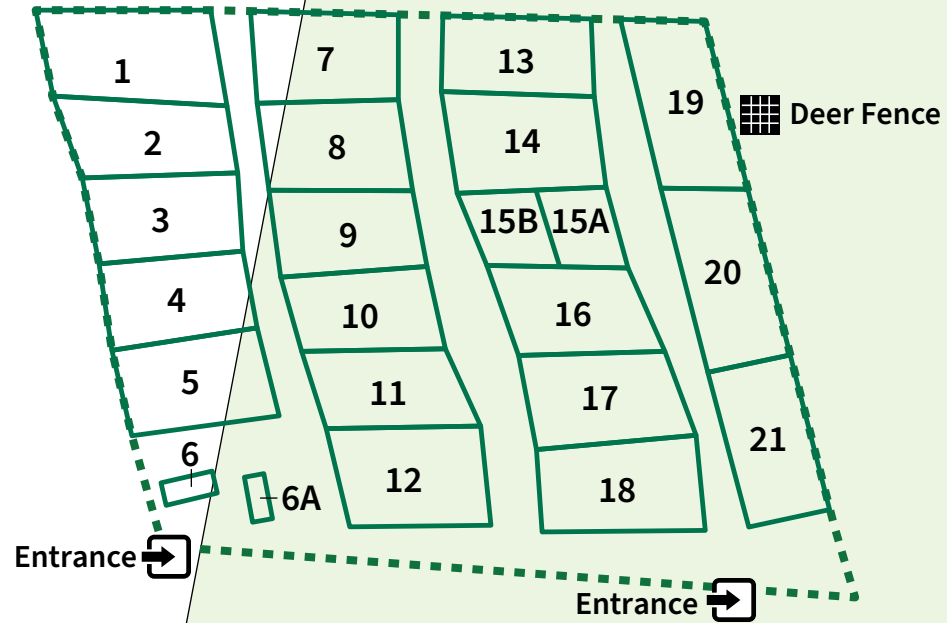

MONTGOMERY PARKS
**BRADLEY
LOCAL PARK**

8701 Hartsdale Avenue
Bethesda, MD 20817

**COMMUNITY
GARDEN PLOTS**

SYMBOL KEY

-  Montgomery Parks
-  Road
-  Plot Boundary
-  Community Garden Boundary
-  Cistern
-  Compost
-  Deer Fence
-  Entrance
-  Plant Debris
-  Wood Chips

-  Wood Chips
-  Compost
-  Plant Debris
-  Cistern

**Bradley
Local Park**

TO HEMPSTEAD AVENUE →

MADISON STREET