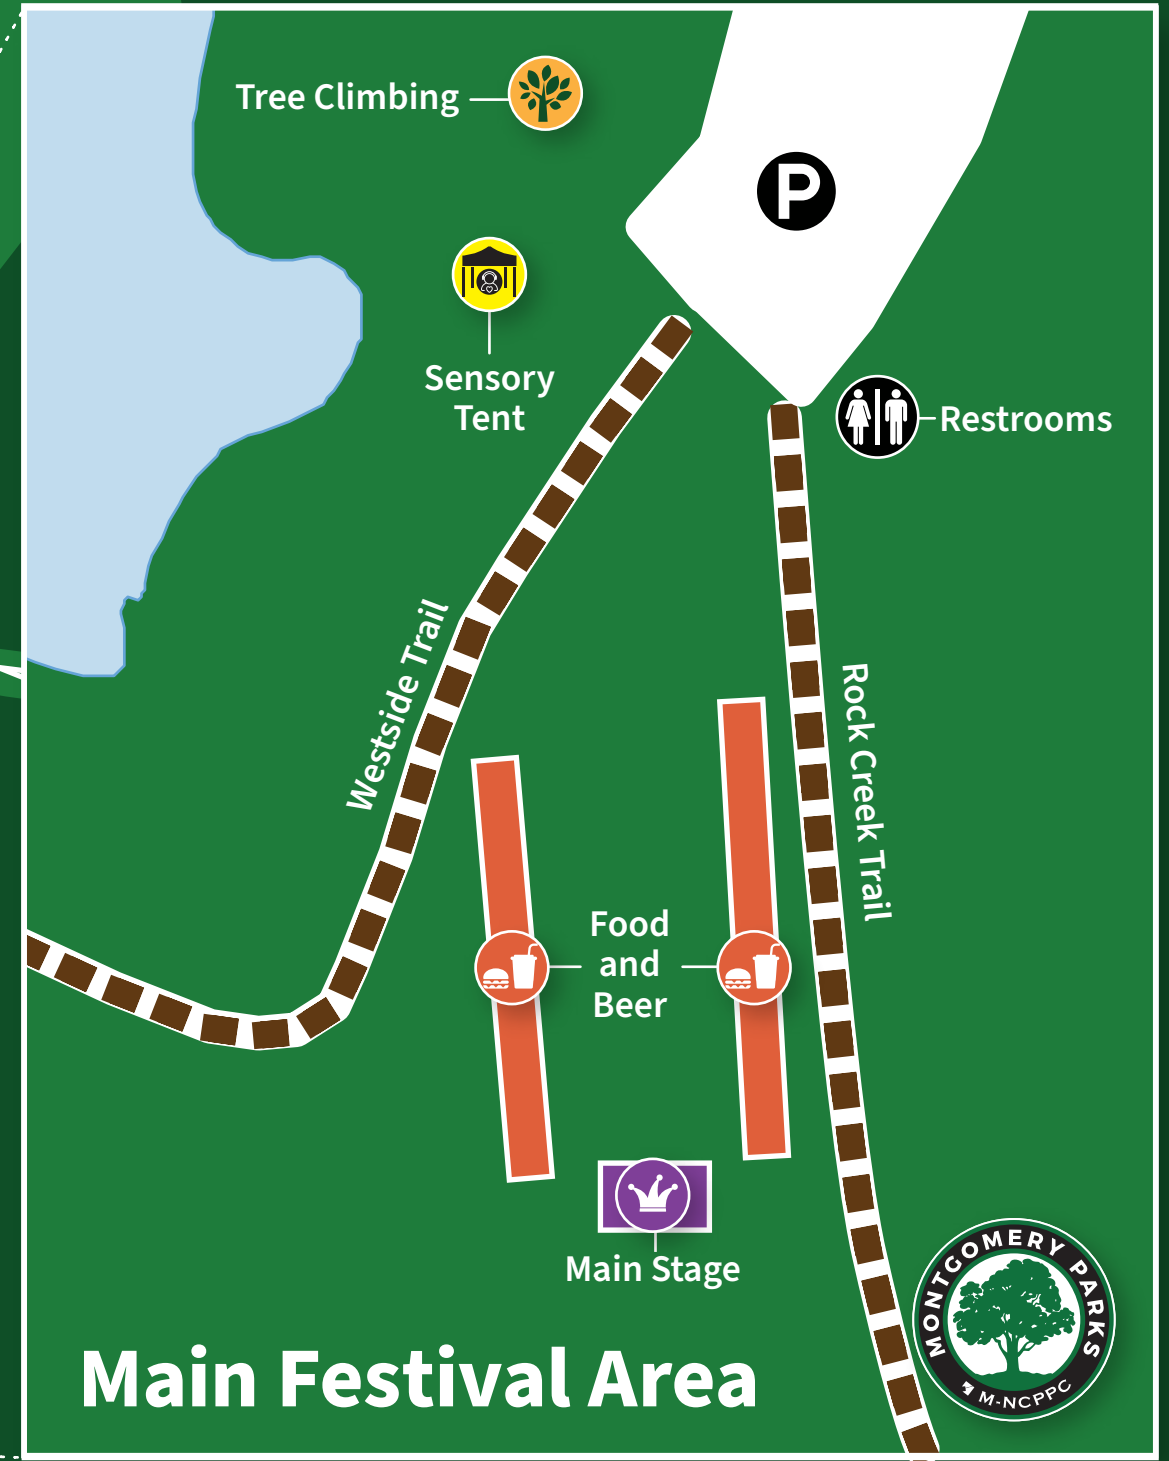

Mid-Hike Beer Garden

Westside Trail

Lake Needwood

P

Beach Drive

Needwood Lake Drive

Needwood Lake Circle

P

P

P

ROCK CREEK REGIONAL PARK

Main Festival Area

P = Parking

Main Festival Area