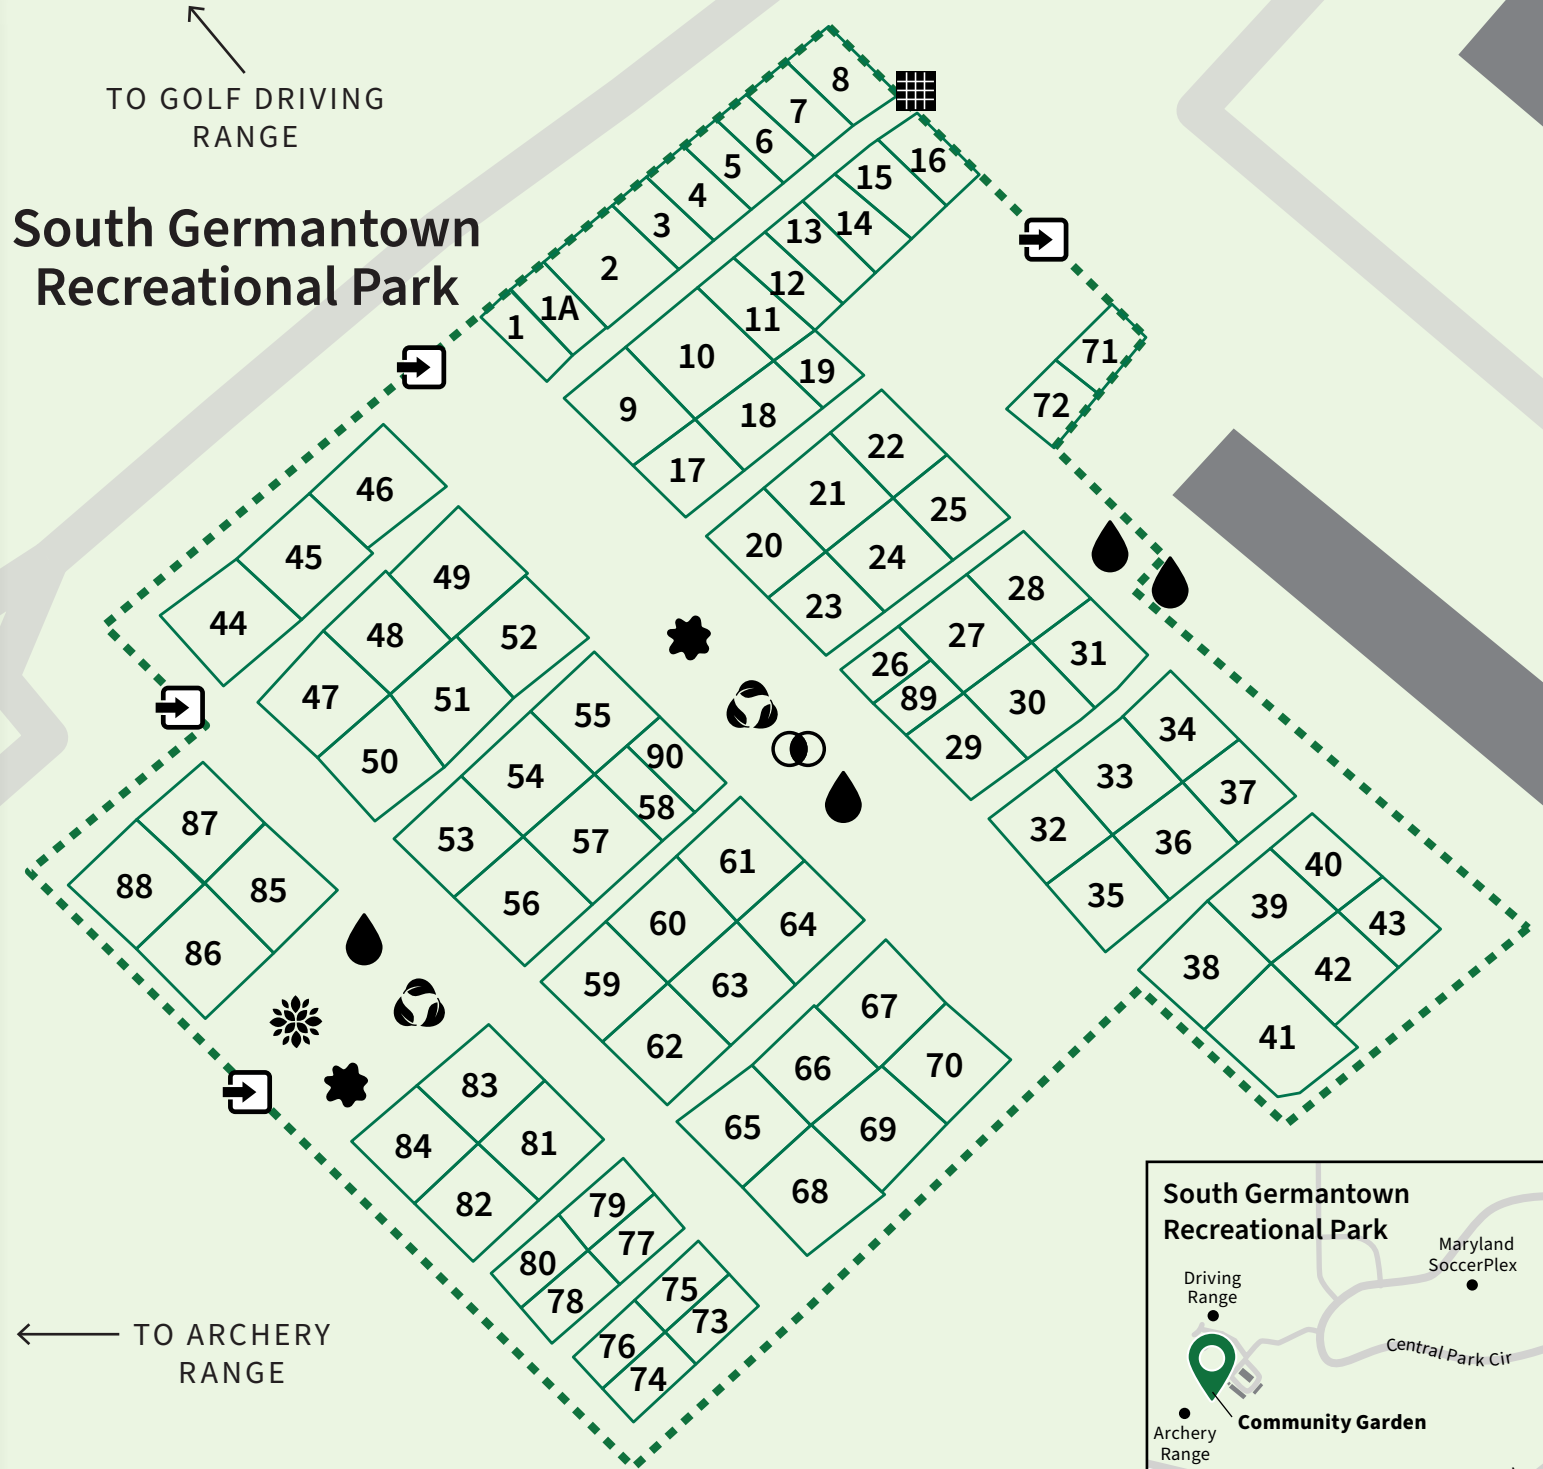

**MONTGOMERY PARKS**  
**SOUTH GERMANTOWN**  
**RECREATIONAL PARK**

18041 Central Park Circle  
 Boyds, MD 20841

**COMMUNITY**  
**GARDEN PLOTS**

**SYMBOL KEY**

-  Montgomery Parks
-  Building
-  Road
-  Plot Boundary
-  Community Garden Boundary
-  Cistern
-  Common Area
-  Compost
-  Deer Fence
-  Entrance
-  Plant Debris
-  Wood Chips

MontgomeryParks.org

**South Germantown**  
**Recreational Park**

TO GOLF DRIVING RANGE

TO ARCHERY RANGE