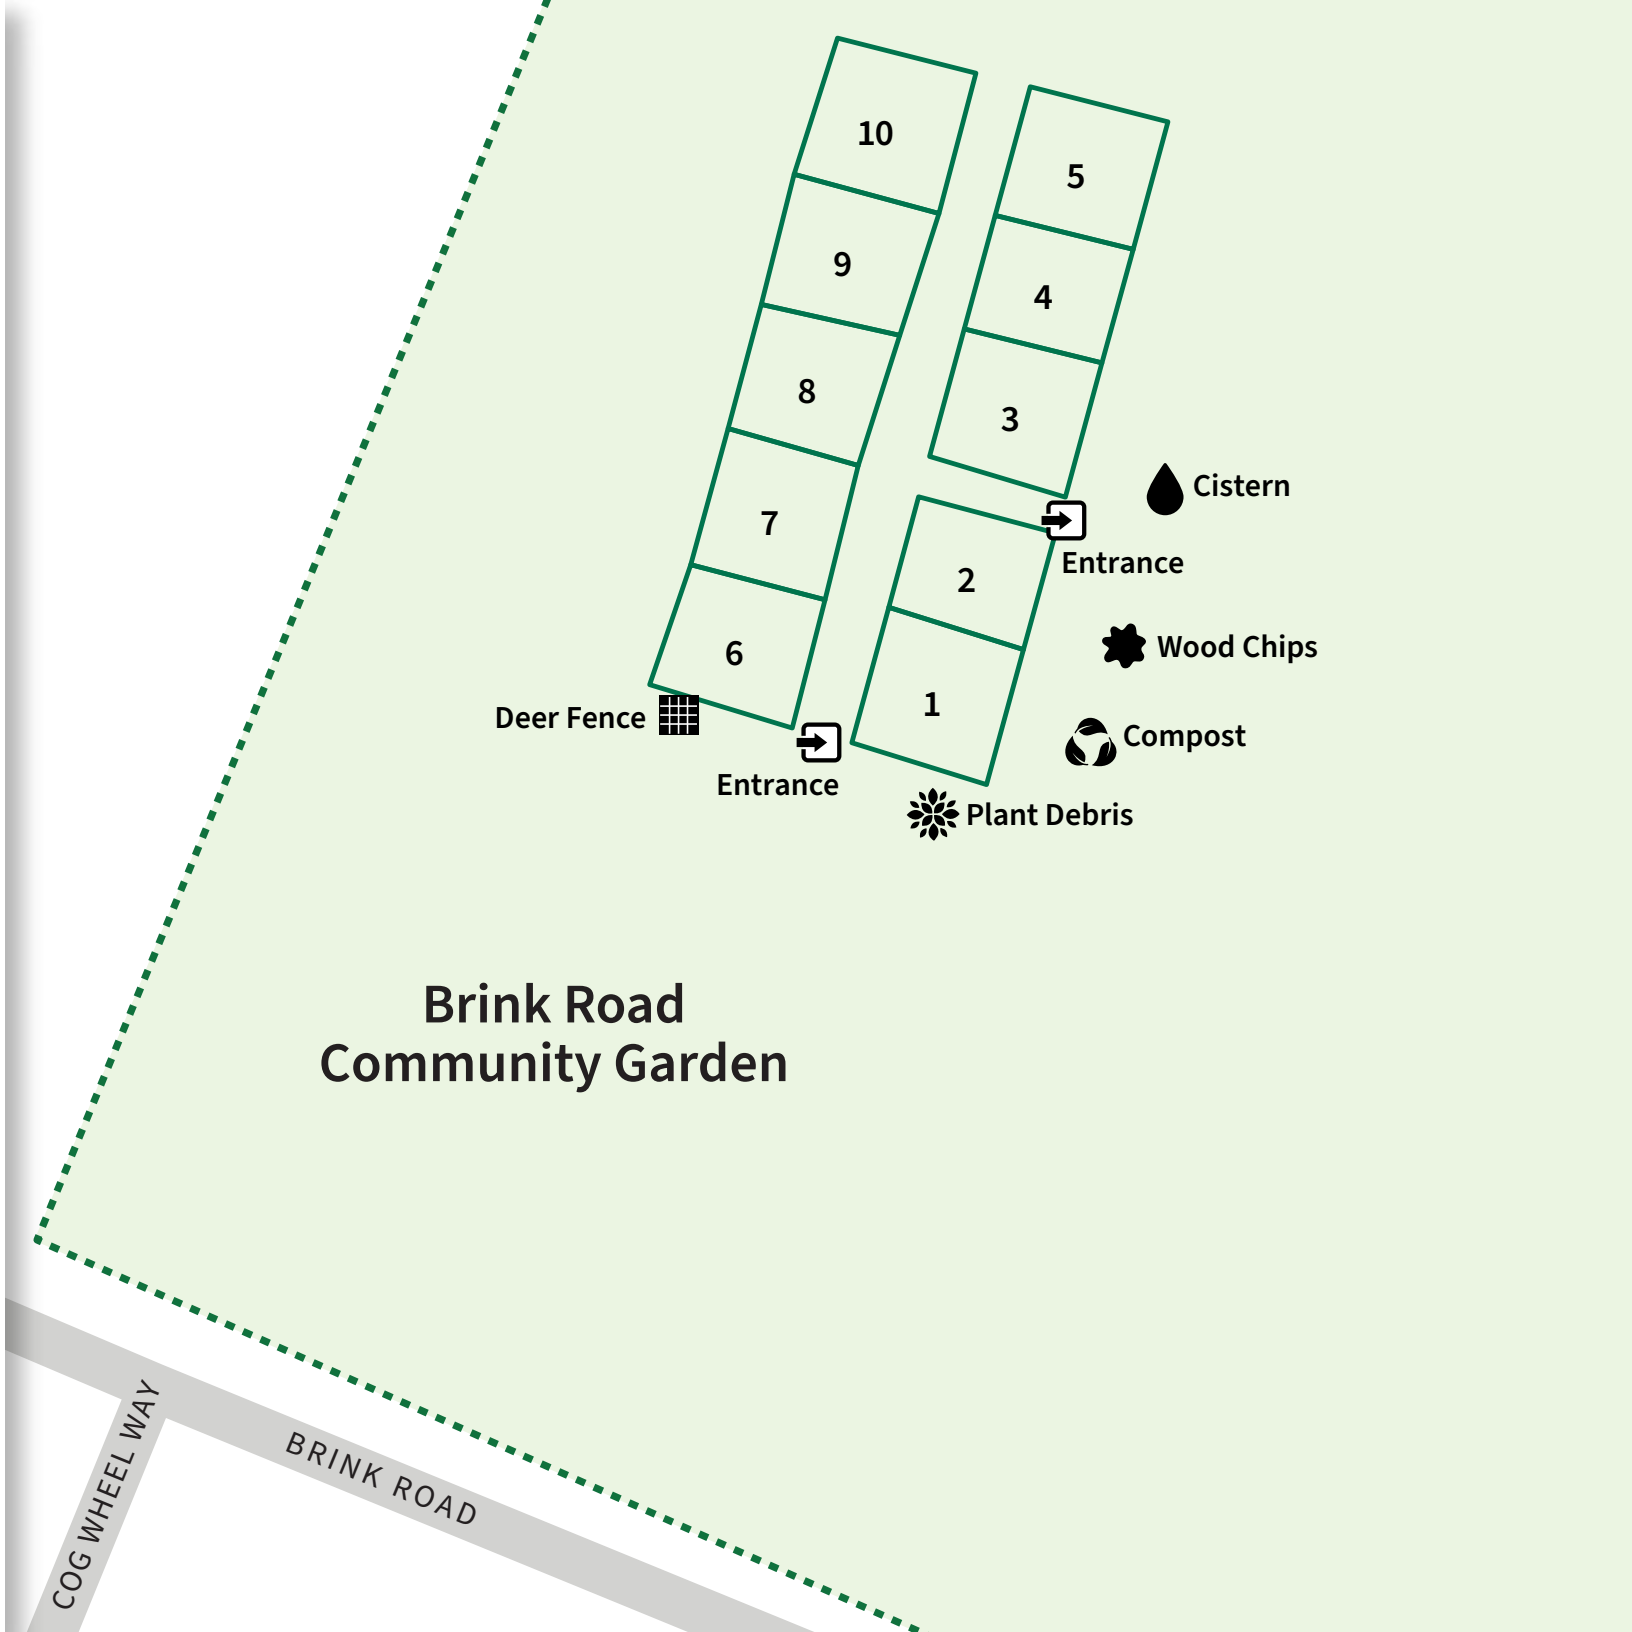

MONTGOMERY PARKS
**BRINK ROAD
COMMUNITY GARDEN**

10401 Brink Road
Germantown, MD 20876

**COMMUNITY
GARDEN PLOTS**

SYMBOL KEY

-  Montgomery Parks
-  Building
-  Plot Boundary
-  Community Garden Boundary
-  Cistern
-  Compost
-  Deer Fence
-  Entrance
-  Plant Debris
-  Wood Chips

**Brink Road
Community Garden**