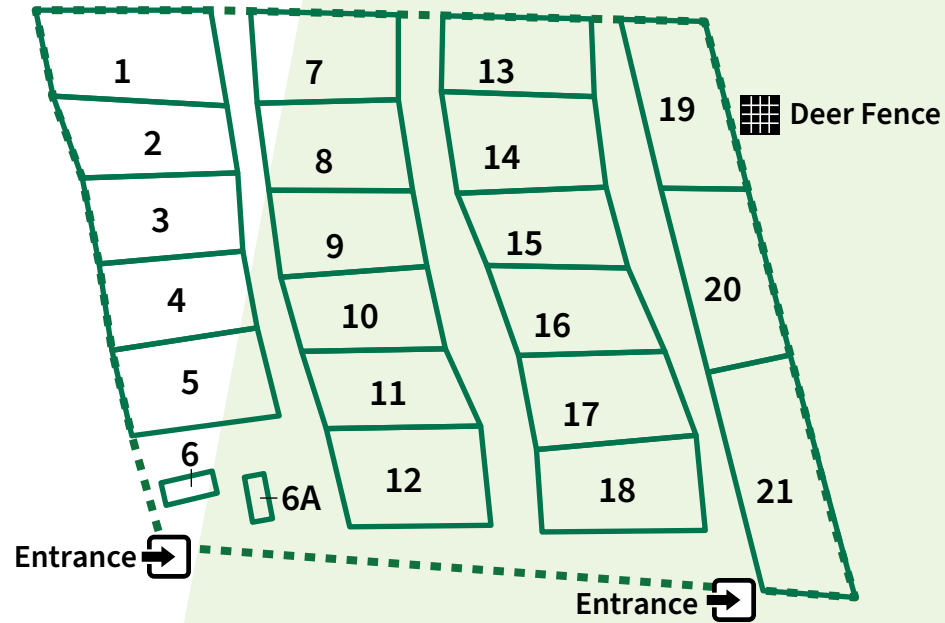

MONTGOMERY PARKS
**BRADLEY
LOCAL PARK**

8701 Hartsdale Avenue
Bethesda, MD 20817

**COMMUNITY
GARDEN PLOTS**

SYMBOL KEY

-  Montgomery Parks
-  Road
-  Plot Boundary
-  Community Garden Boundary
-  Cistern
-  Compost
-  Deer Fence
-  Entrance
-  Plant Debris
-  Wood Chips

-  Wood Chips
-  Compost
-  Plant Debris
-  Cistern

**Bradley
Local Park**

TO HEMPSTEAD AVENUE →

MADISON STREET