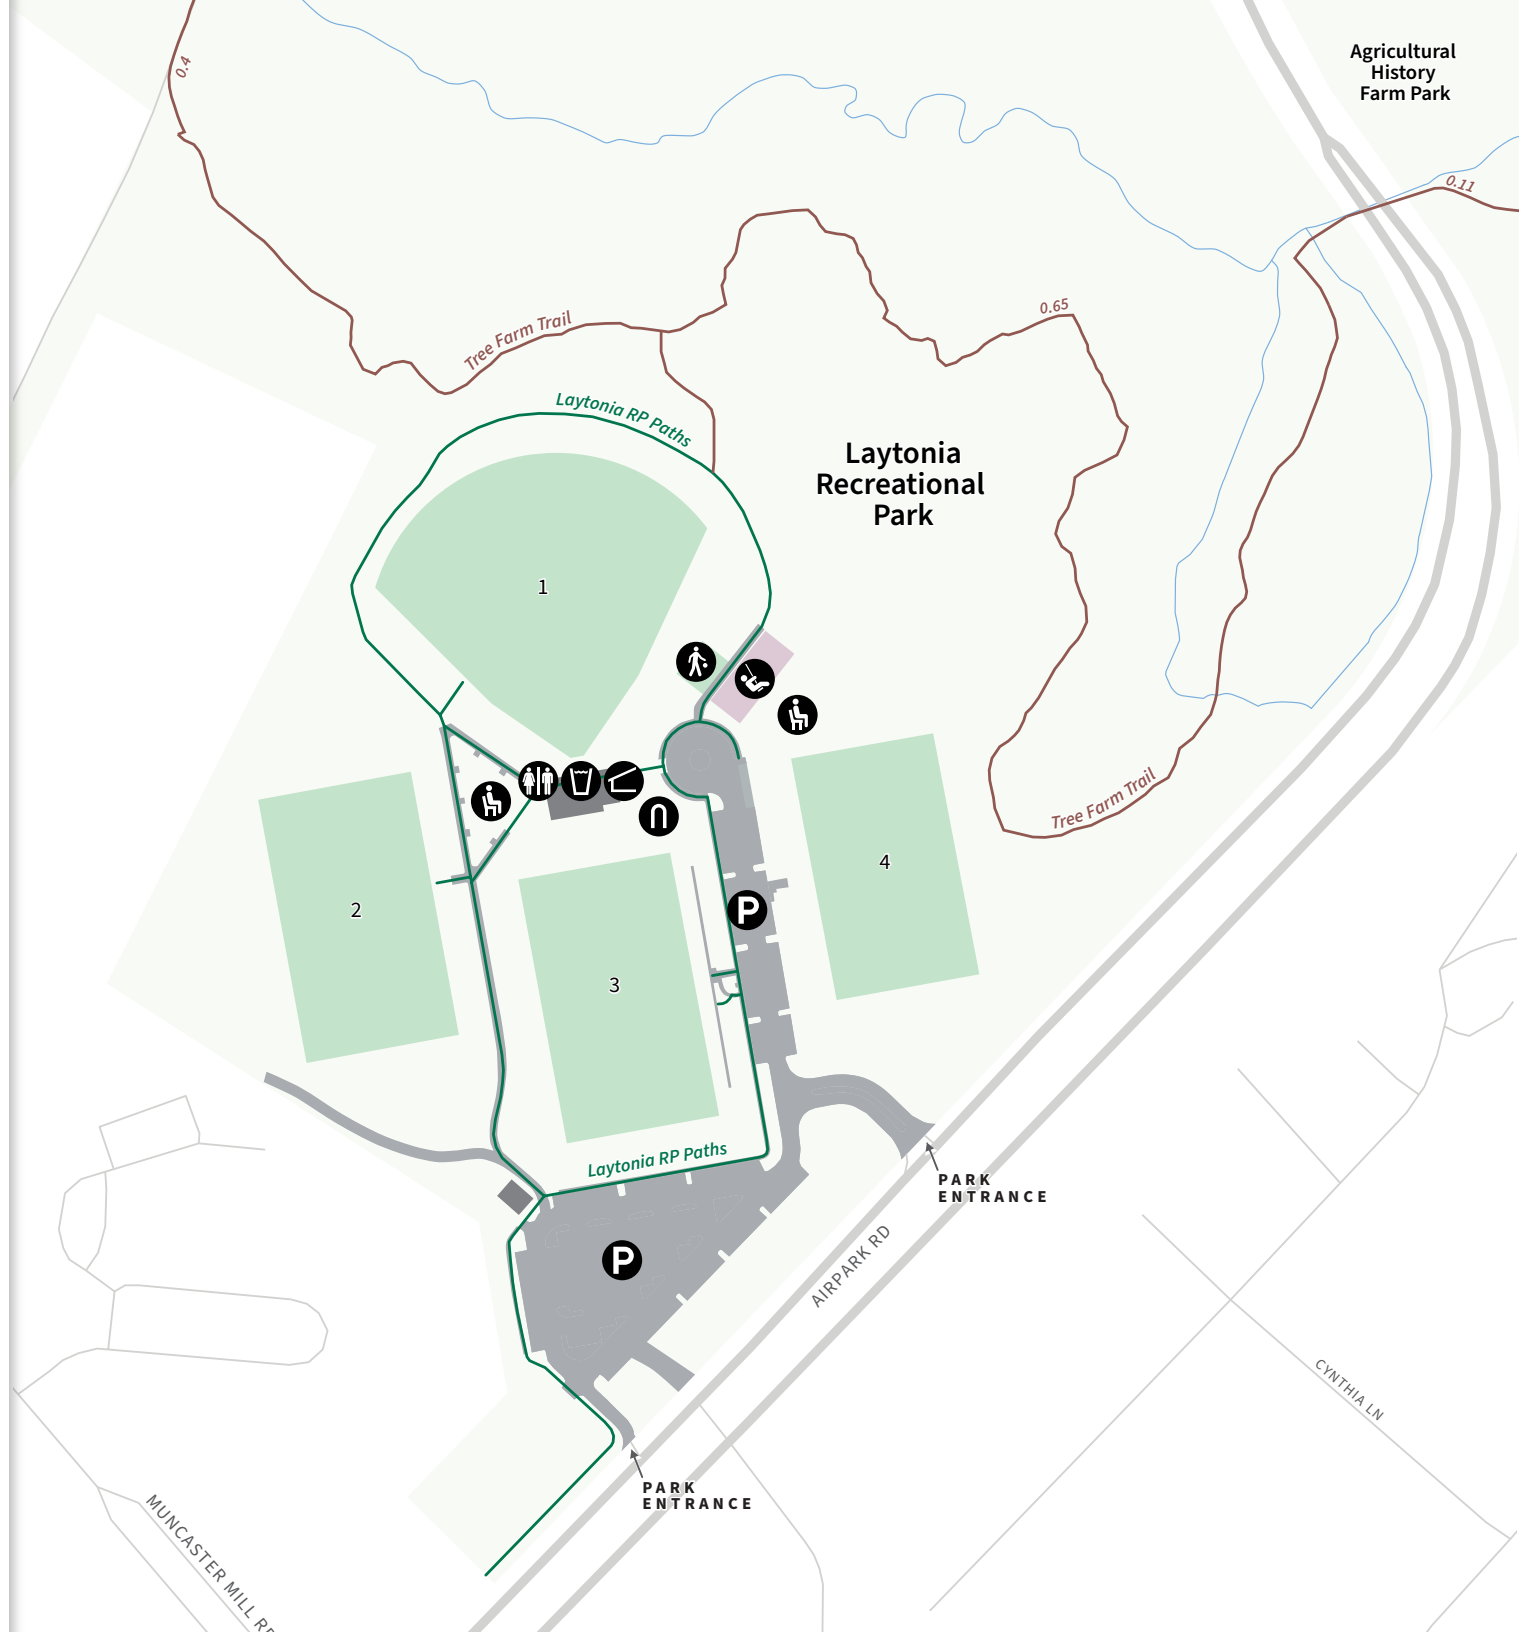

MONTGOMERY PARKS
LAYTONIA RECREATIONAL PARK

7300 Airpark Road
 Gaithersburg, Maryland 20879

MAP KEY

PARK AREAS

- Montgomery Parks
- Athletic Fields/Courts
- Buildings
- Playground
- Stream/Creek

HARD SURFACE TRAILS

- Hiker/Biker

NATURAL SURFACE TRAILS

- Shared by All

DISTANCES

- 0.1 Distance in Miles

SYMBOL KEY

- | | |
|--|------------|
| P Parking | Playground |
| Restrooms | Basketball |
| Water Fountain | Bench |
| Bike Rack | Shelter |

Agricultural
 History
 Farm Park