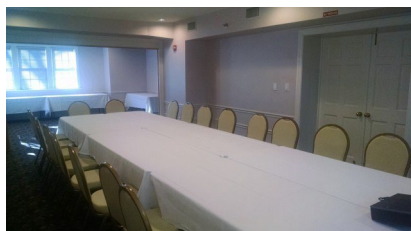

Business Events

Rockwood Manor

Meetings • Strategic Planning • Team Building • Retreats

Business Meetings							
Monday-Thursday							
Event Space	Dimensions	Capacity by Floor Plan					Rental per 8 Hours
		Theater	Classroom	U-shape	Hollow-Square	Conference	
Hoover / Rapidan	21' x 30'	60 (Hoover)	42 (Hoover)	24 (Hoover)	28 (Hoover)	20 (Hoover)	\$600 / \$720
Caughey / Salomon	14' x 42'	40	15			20 (Caughey)	\$460 / \$552
Veranda Level (Hoover, Rapidan, Caughey, Salomon)	See above						\$920 / \$1,105
Brooke Hall	25' x 40'	80	60	42	42	36	\$660 / \$792
Great Falls	17' x 35'	50	24	22	22	22	\$460 / \$552
Patio Level (Brooke Hall, Great Falls)	See above						\$920 / \$1,105

Montgomery County and Prince George's County businesses qualify for the lower rates.
 All fees include guest parking, tables, and chairs. Linens, A/V equipment, and flipcharts available for additional fee.
 Extra Hour Rate: \$175/\$210 (up to 2 additional hours)

Dining in Rapidan Room

Brooke Hall

Great Falls

Caughey/Solomon

Weekday Business Retreat Packages

(Includes Full Manor House)	1 Night Weekday Retreat	2 Night Weekday Retreat	3 Night Weekday Retreat
Number of days	2 days	3 days	4 days
Start & End Day/Time	Available Monday-Thursday	Available Monday-Thursday	Available Monday-Thursday
Cost	\$4720/\$5710	\$5950/\$7140	\$7140/\$8570
Amount of Manor House Time	16 hours	24 hours	32 hours
Overnight Accommodations	Total Overnight Guest Capacity: 85		