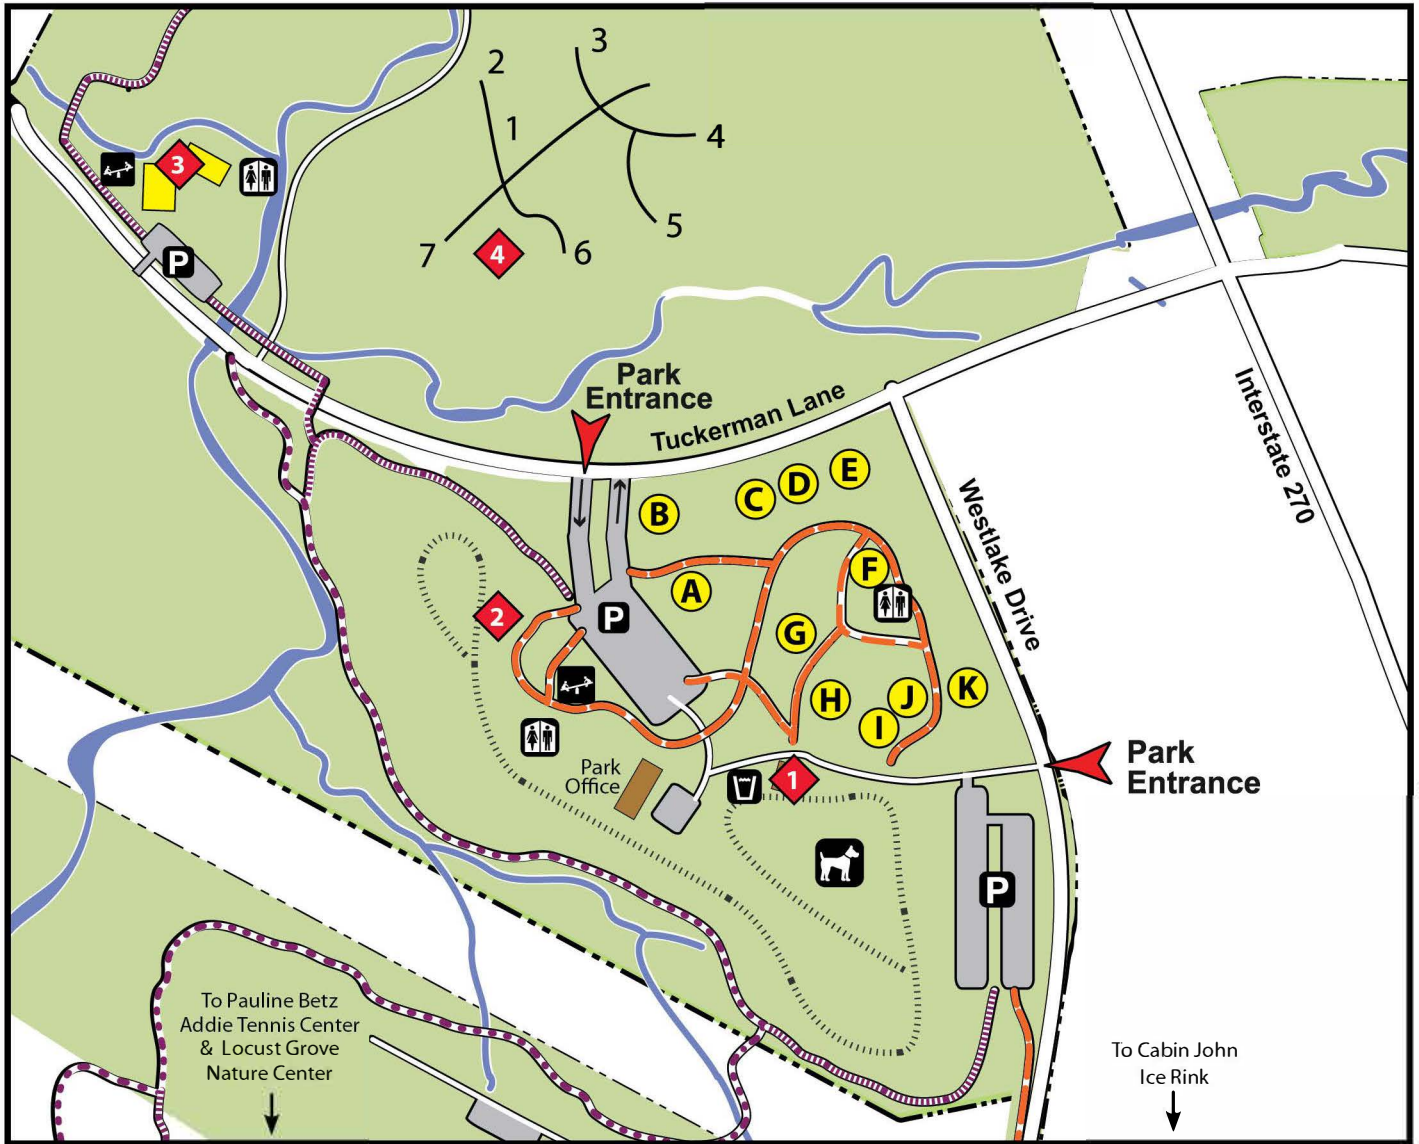

CABIN JOHN REGIONAL PARK

Legend

- | | | |
|---|-----------------------|-----------------|
| Cabin John Miniature Train | Parklands | Picnic Shelters |
| Tai Chi Court | Buildings | Bathrooms |
| Cabin John Group Picnic Area
<i>(Requires permit)</i> | Streams & Lakes | Parking |
| Robert C. McDonnell
Campground
<i>(Campsites require permits)</i> | Hard Surface Trail | Dog Park |
| | Trail Connector | Playground |
| | Natural Surface Trail | Drinking Water |
| | Trail Connector | |

Potomac, MD • 20854

For more information about this park, visit MontgomeryParks.org