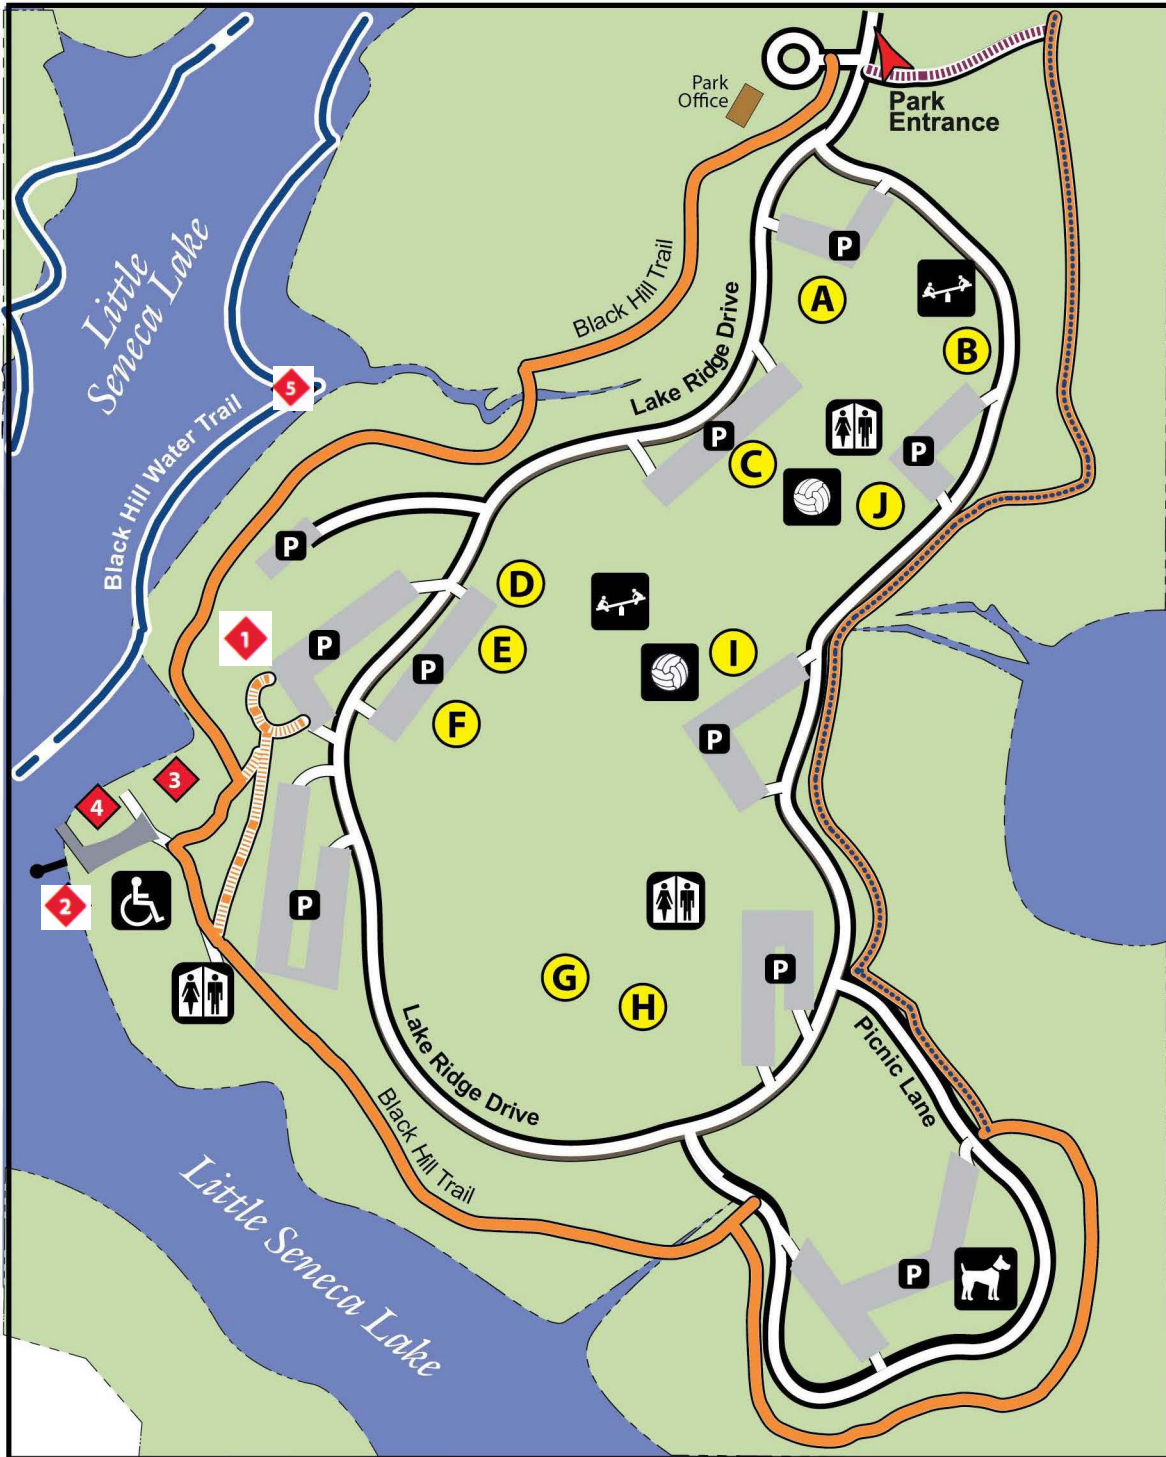

BLACK HILL REGIONAL PARK

Legend

- | | | |
|--|-----------------------|------------------|
| Black Hill Visitor Center
<i>Home of Black Hill Nature Programs</i> | Parklands | Picnic Shelters |
| Accessible Fishing Pier | Streams & Lakes | Bathroom |
| Black Hill Boat (rentals) | Hard Surface Trail | Playground |
| Pontoon Dock | Trail Connector | Dog Park |
| Black Hill Water Trail (2.4 mi.) | Natural Surface Trail | Accessible Trail |
| | Trail Connector | Parking |
| | Trail Changes | Volleyball Court |