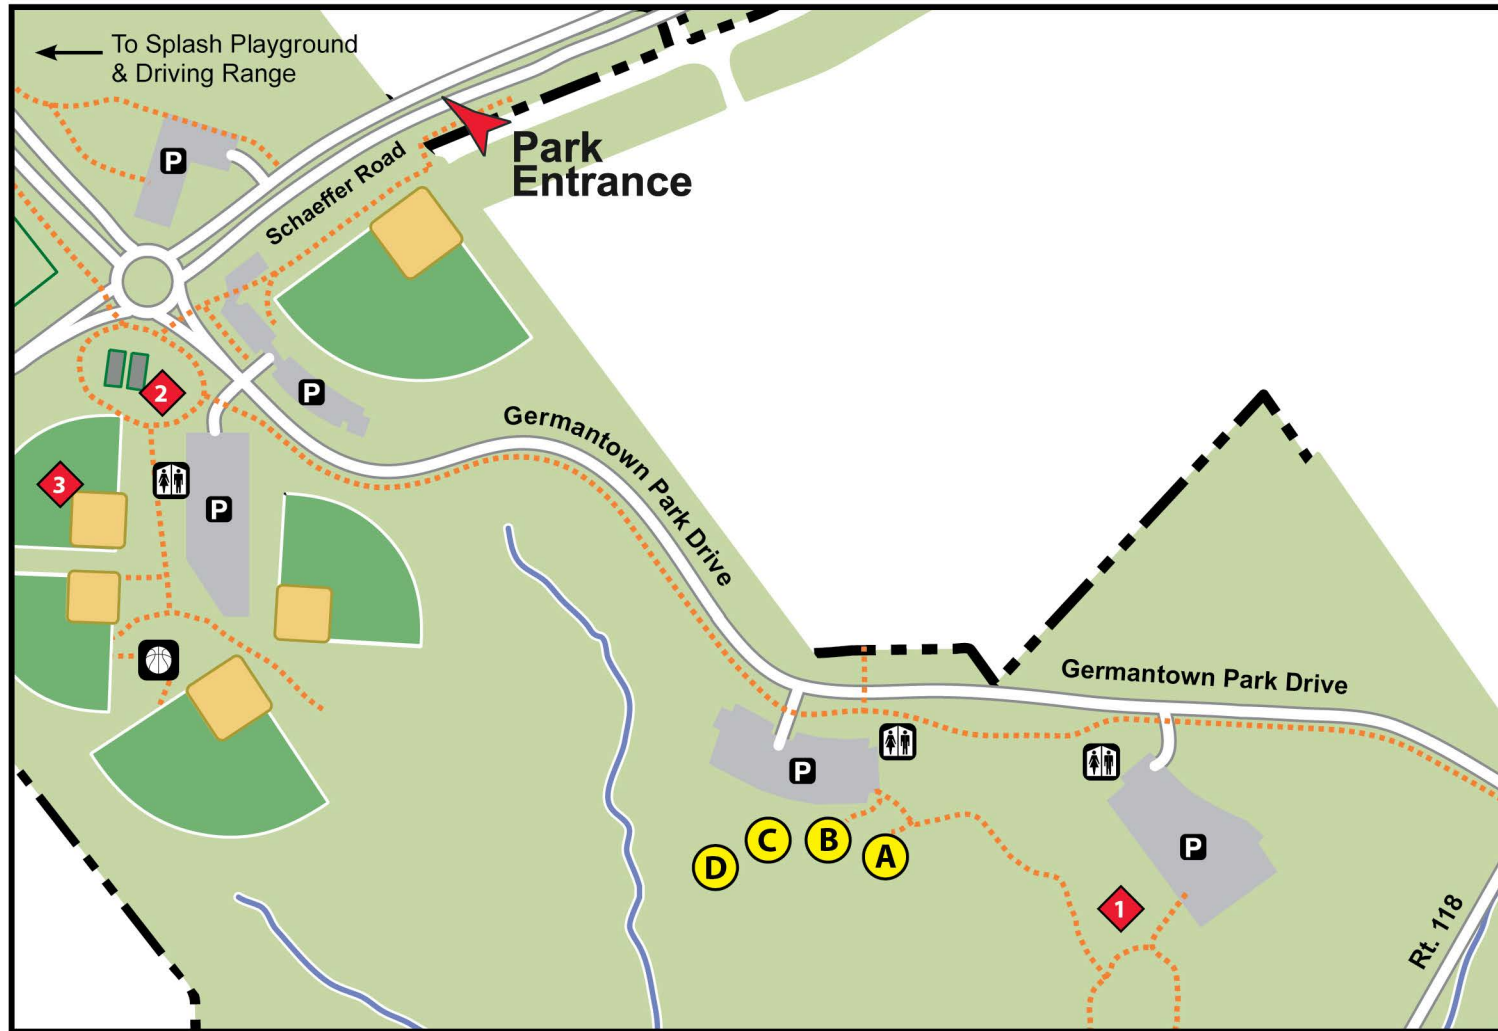

SOUTH GERMANTOWN RECREATIONAL PARK

Legend

- Parklands
- Streams & Lakes
- Hard Surface Trail
- Trail Connector

- Adventure Playground
- Tot Lot | Tennis Courts
- Washington Nationals Miracle Field

- Picnic Shelters
- Bathrooms
- Parking
- Basketball Courts