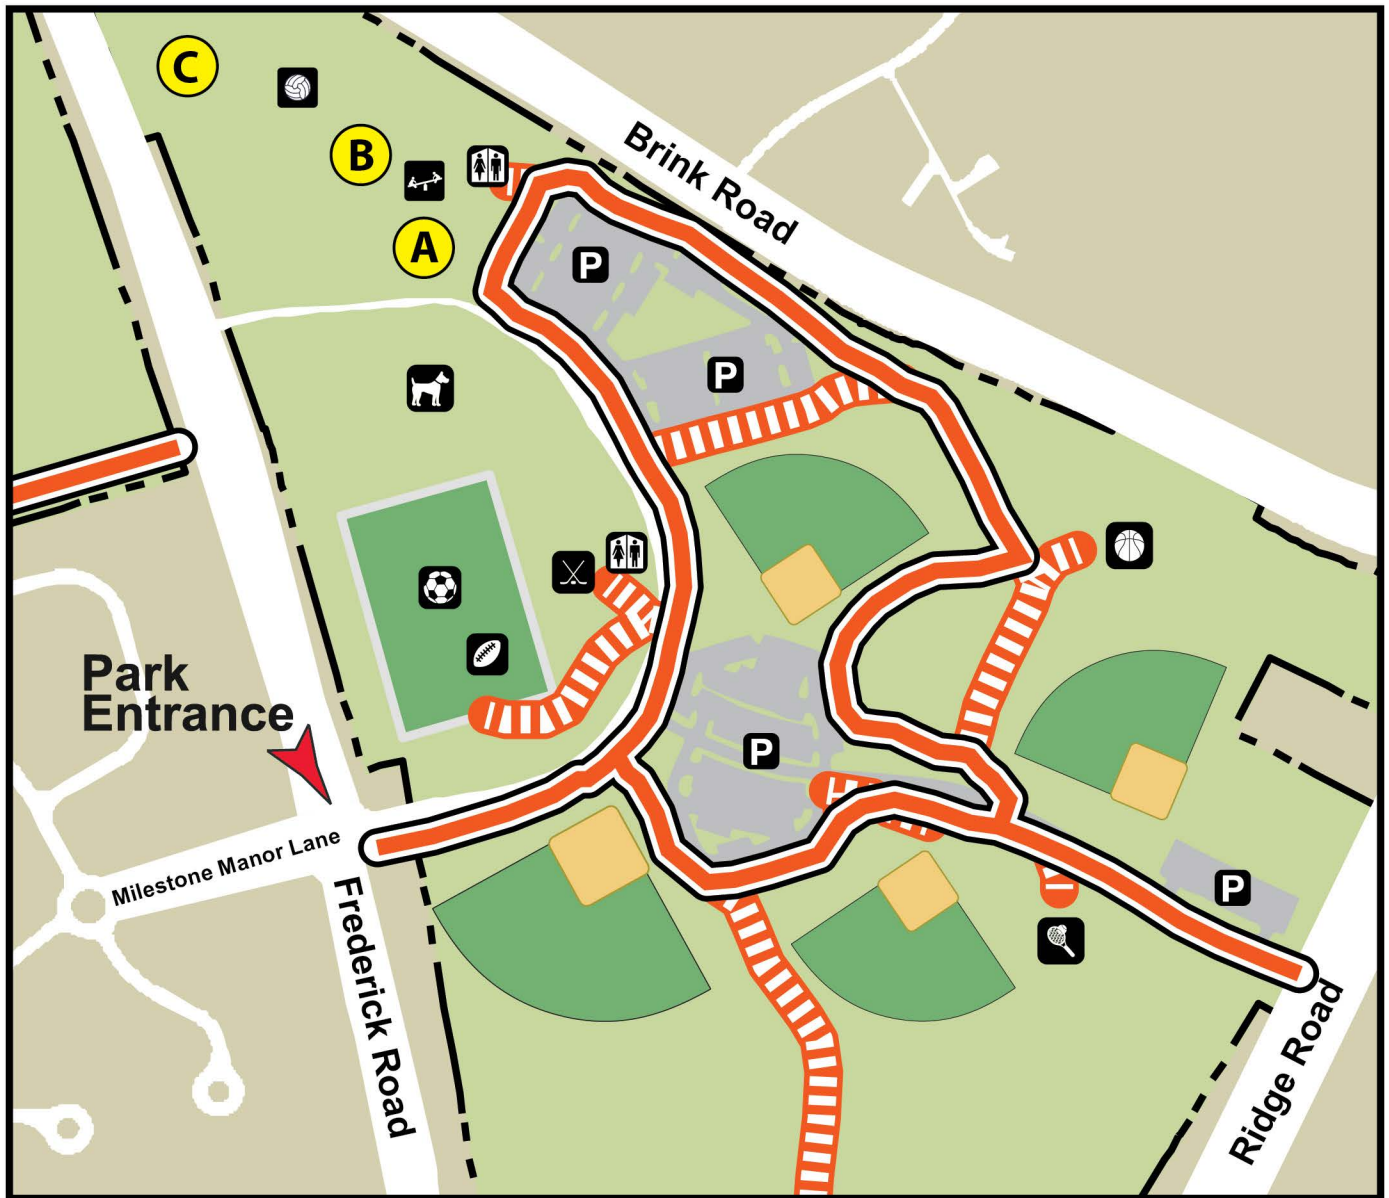

RIDGE ROAD RECREATIONAL PARK

Legend

- Parklands
- Streams & Lakes
- Hard Surface Trail
- Trail Connector

A - C Picnic Shelters

- Bathroom
- Basketball Court
- Dog Park

- Football Field
- Inline Hockey
- Playground

P Parking

- Sand Volleyball
- Soccer Field
- Tennis Court