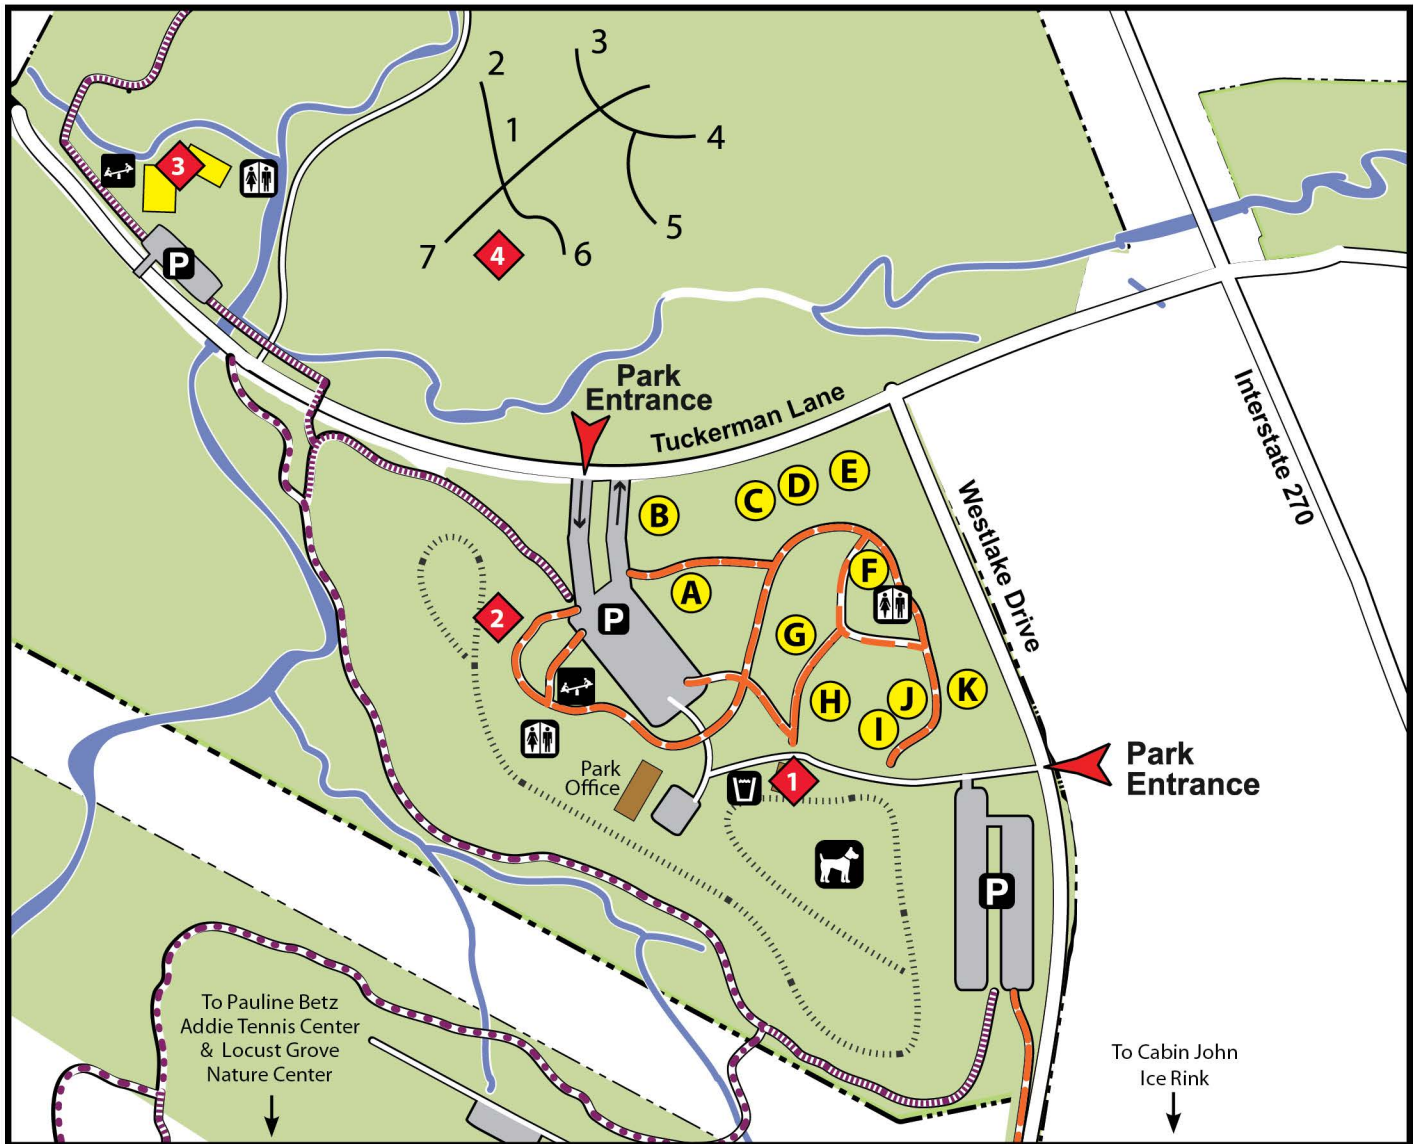

CABIN JOHN REGIONAL PARK

Legend

- | | | |
|---|-----------------------|----------------------|
| Cabin John Miniature Train | Parklands | Picnic Shelters |
| Tai Chi Court | Buildings | Bathrooms Parking |
| Cabin John Group Picnic Area
<i>(Requires permit)</i> | Streams & Lakes | Dog Park Playground |
| Robert C. McDonnell
Campground
<i>(Campsites require permits)</i> | Hard Surface Trail | Drinking Water |
| | Trail Connector | |
| | Natural Surface Trail | |
| | Trail Connector | |

Potomac, MD • 20854

For more information about this park, visit MontgomeryParks.org/facilities