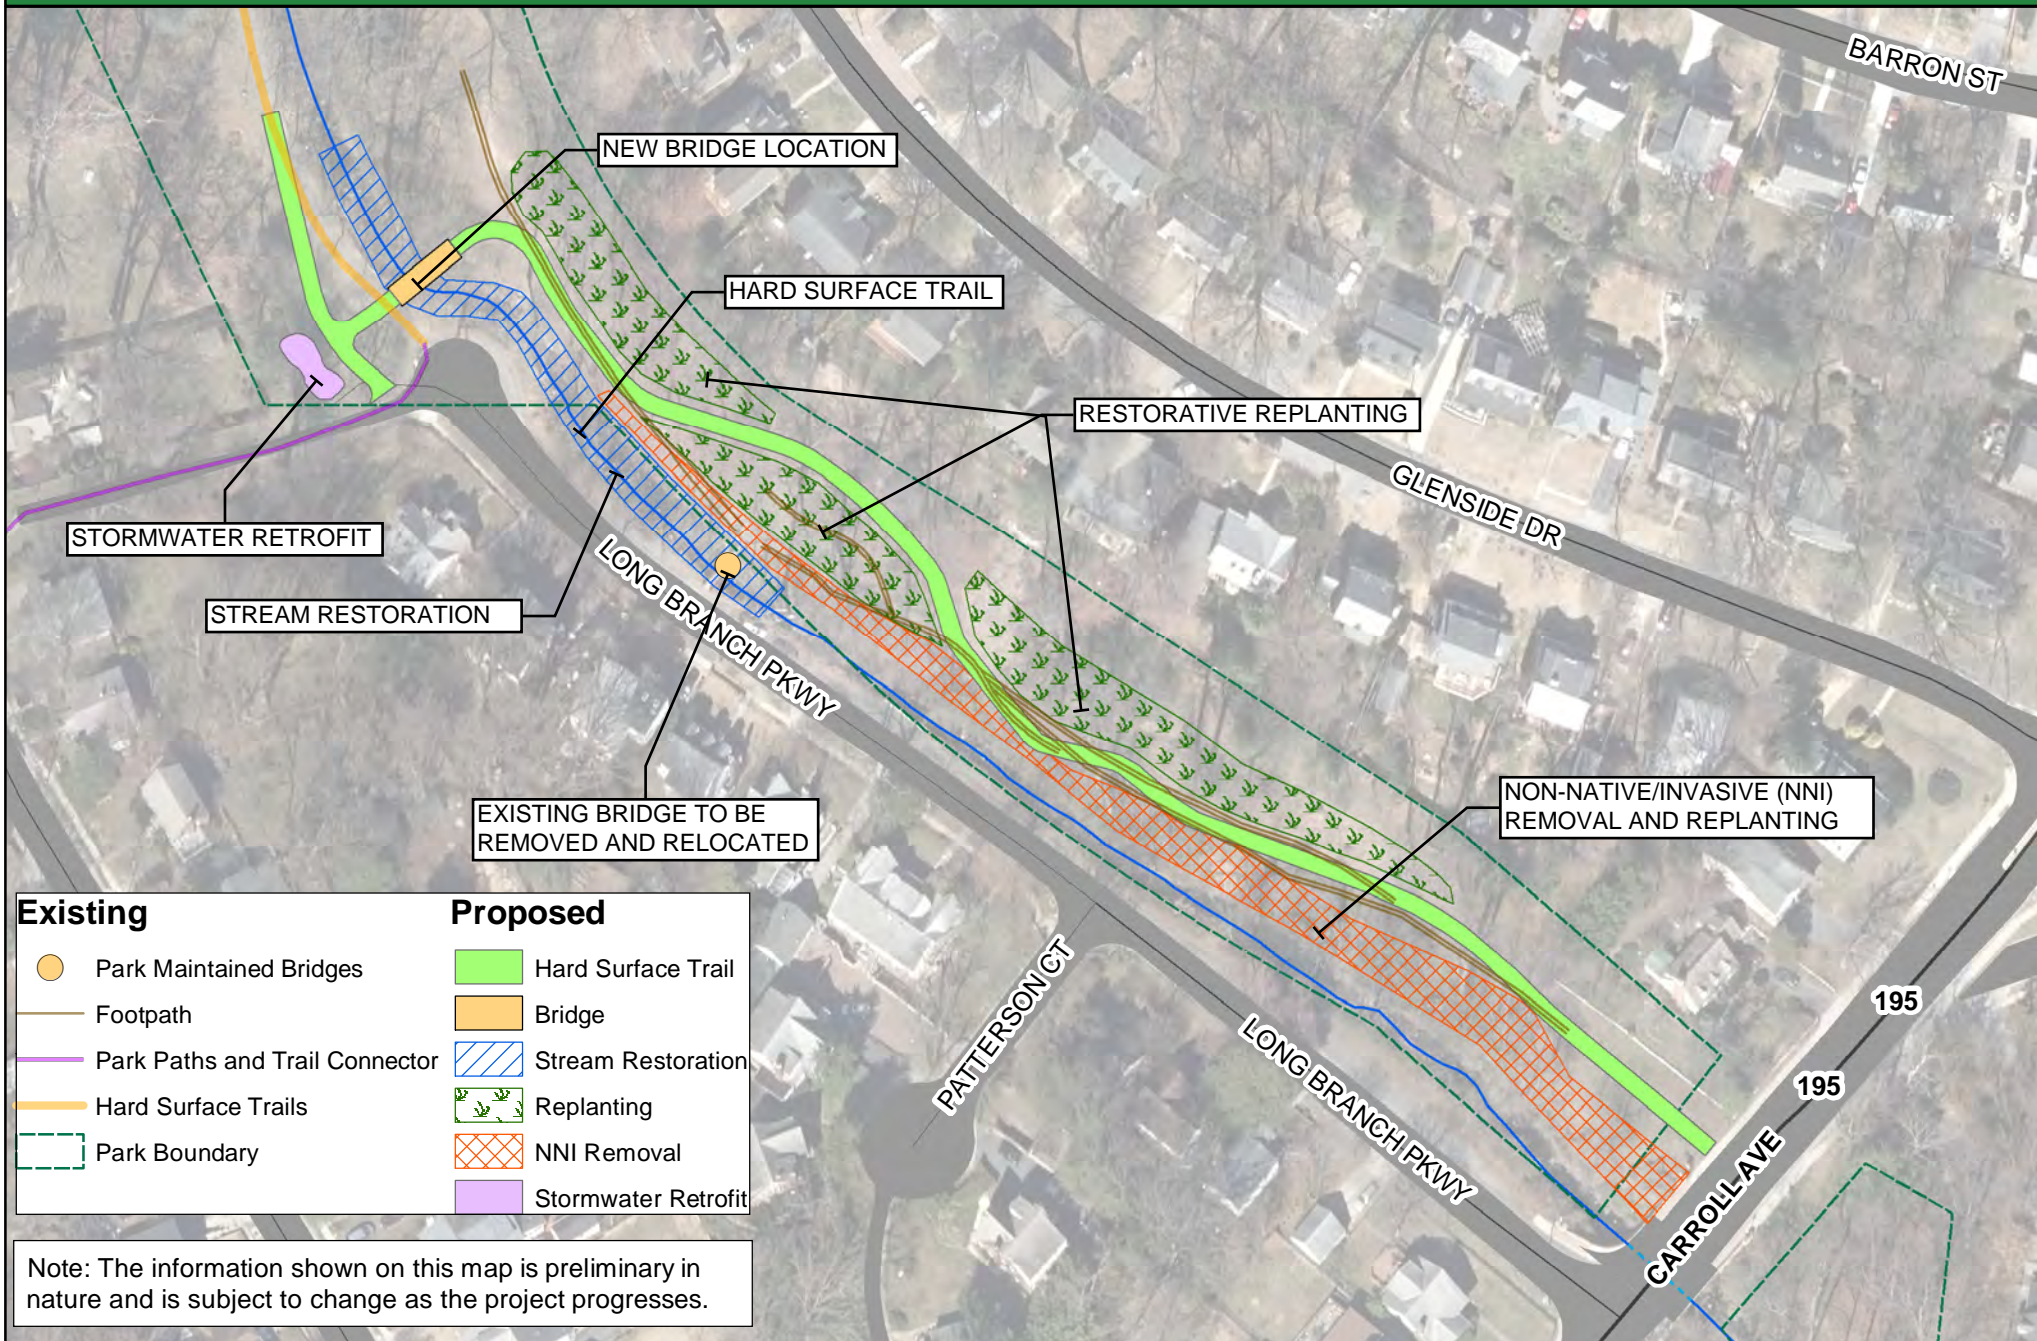

Long Branch Trail Extension - Preliminary Concept

M-NCPPC - Montgomery Parks

Coordinate System: NAD 1983 StatePlane Maryland FIPS 1900 Feet

Projection: Lambert Conformal Conic

Map Prepared: June 2021

1 inch = 100 feet