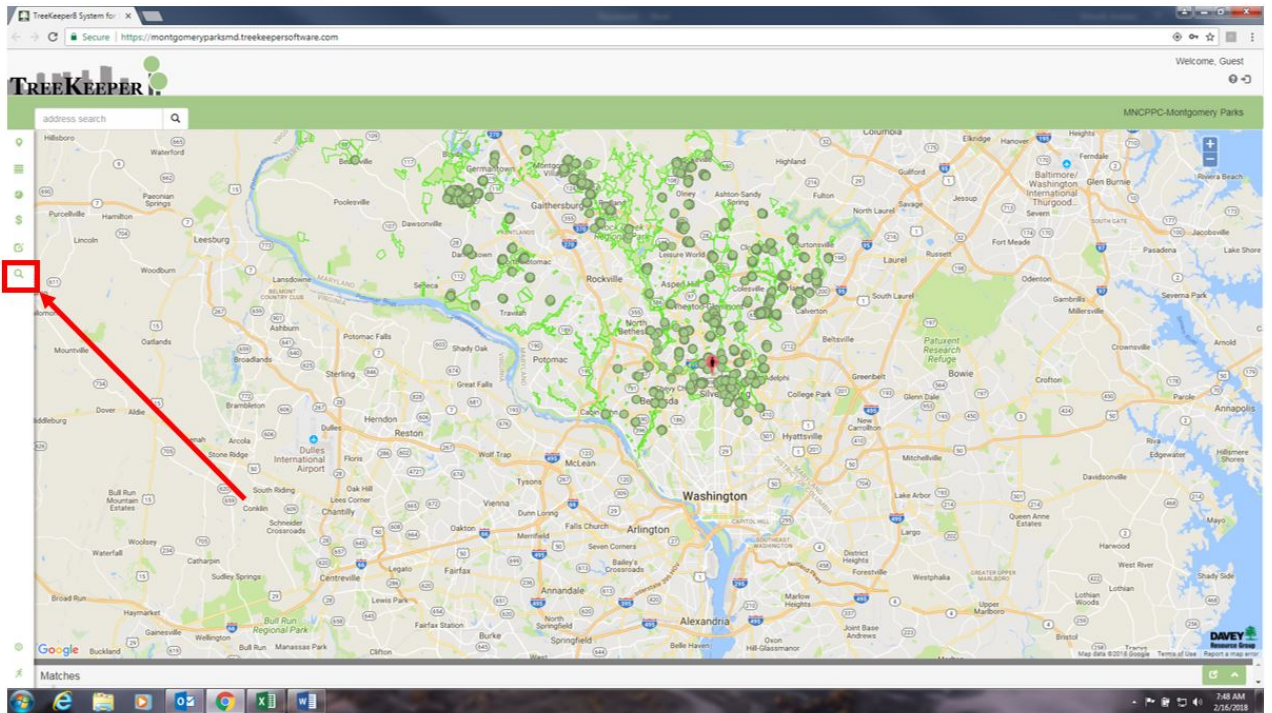

Find Cherry Trees in Montgomery Parks

Enjoy blooming cherry trees in Montgomery Parks this spring. Use our interactive map to find them.

- 1) Go to <https://montgomeryparksmd.treekeepersoftware.com/>.

2) Click on the magnifying glass on the left.

3) Next, click on the cherry tree icon in "Quick Links".

- 4) Then, you will see lots of yellow dots on the map and a spreadsheet below. The yellow dots represent an inventoried cherry tree in Montgomery Parks. The spreadsheet below has information about each tree, including location and species.

Items per page: 100

1 - 100 of 199 Items

- 5) Click on a yellow dot to learn information about the tree location. A red star appears on the dot you click on. Then, an information pops up with tree location.

The screenshot displays a web application interface for tree management. At the top, a map shows a street grid with a red star icon marking a specific tree location. A red arrow points from a green pin in the table below to this star on the map. Another red arrow points from the star to a 'Site Information' box on the right, which displays details for a 'Cherry, Japanese Flowering' tree. Below the map is a 'Matches' section with a 'Trees' filter selected, showing a table of 199 total items. A red arrow points from the first row of the table to the map. The table has columns for Site ID, Management Region, Park Name, Species, and DBH.