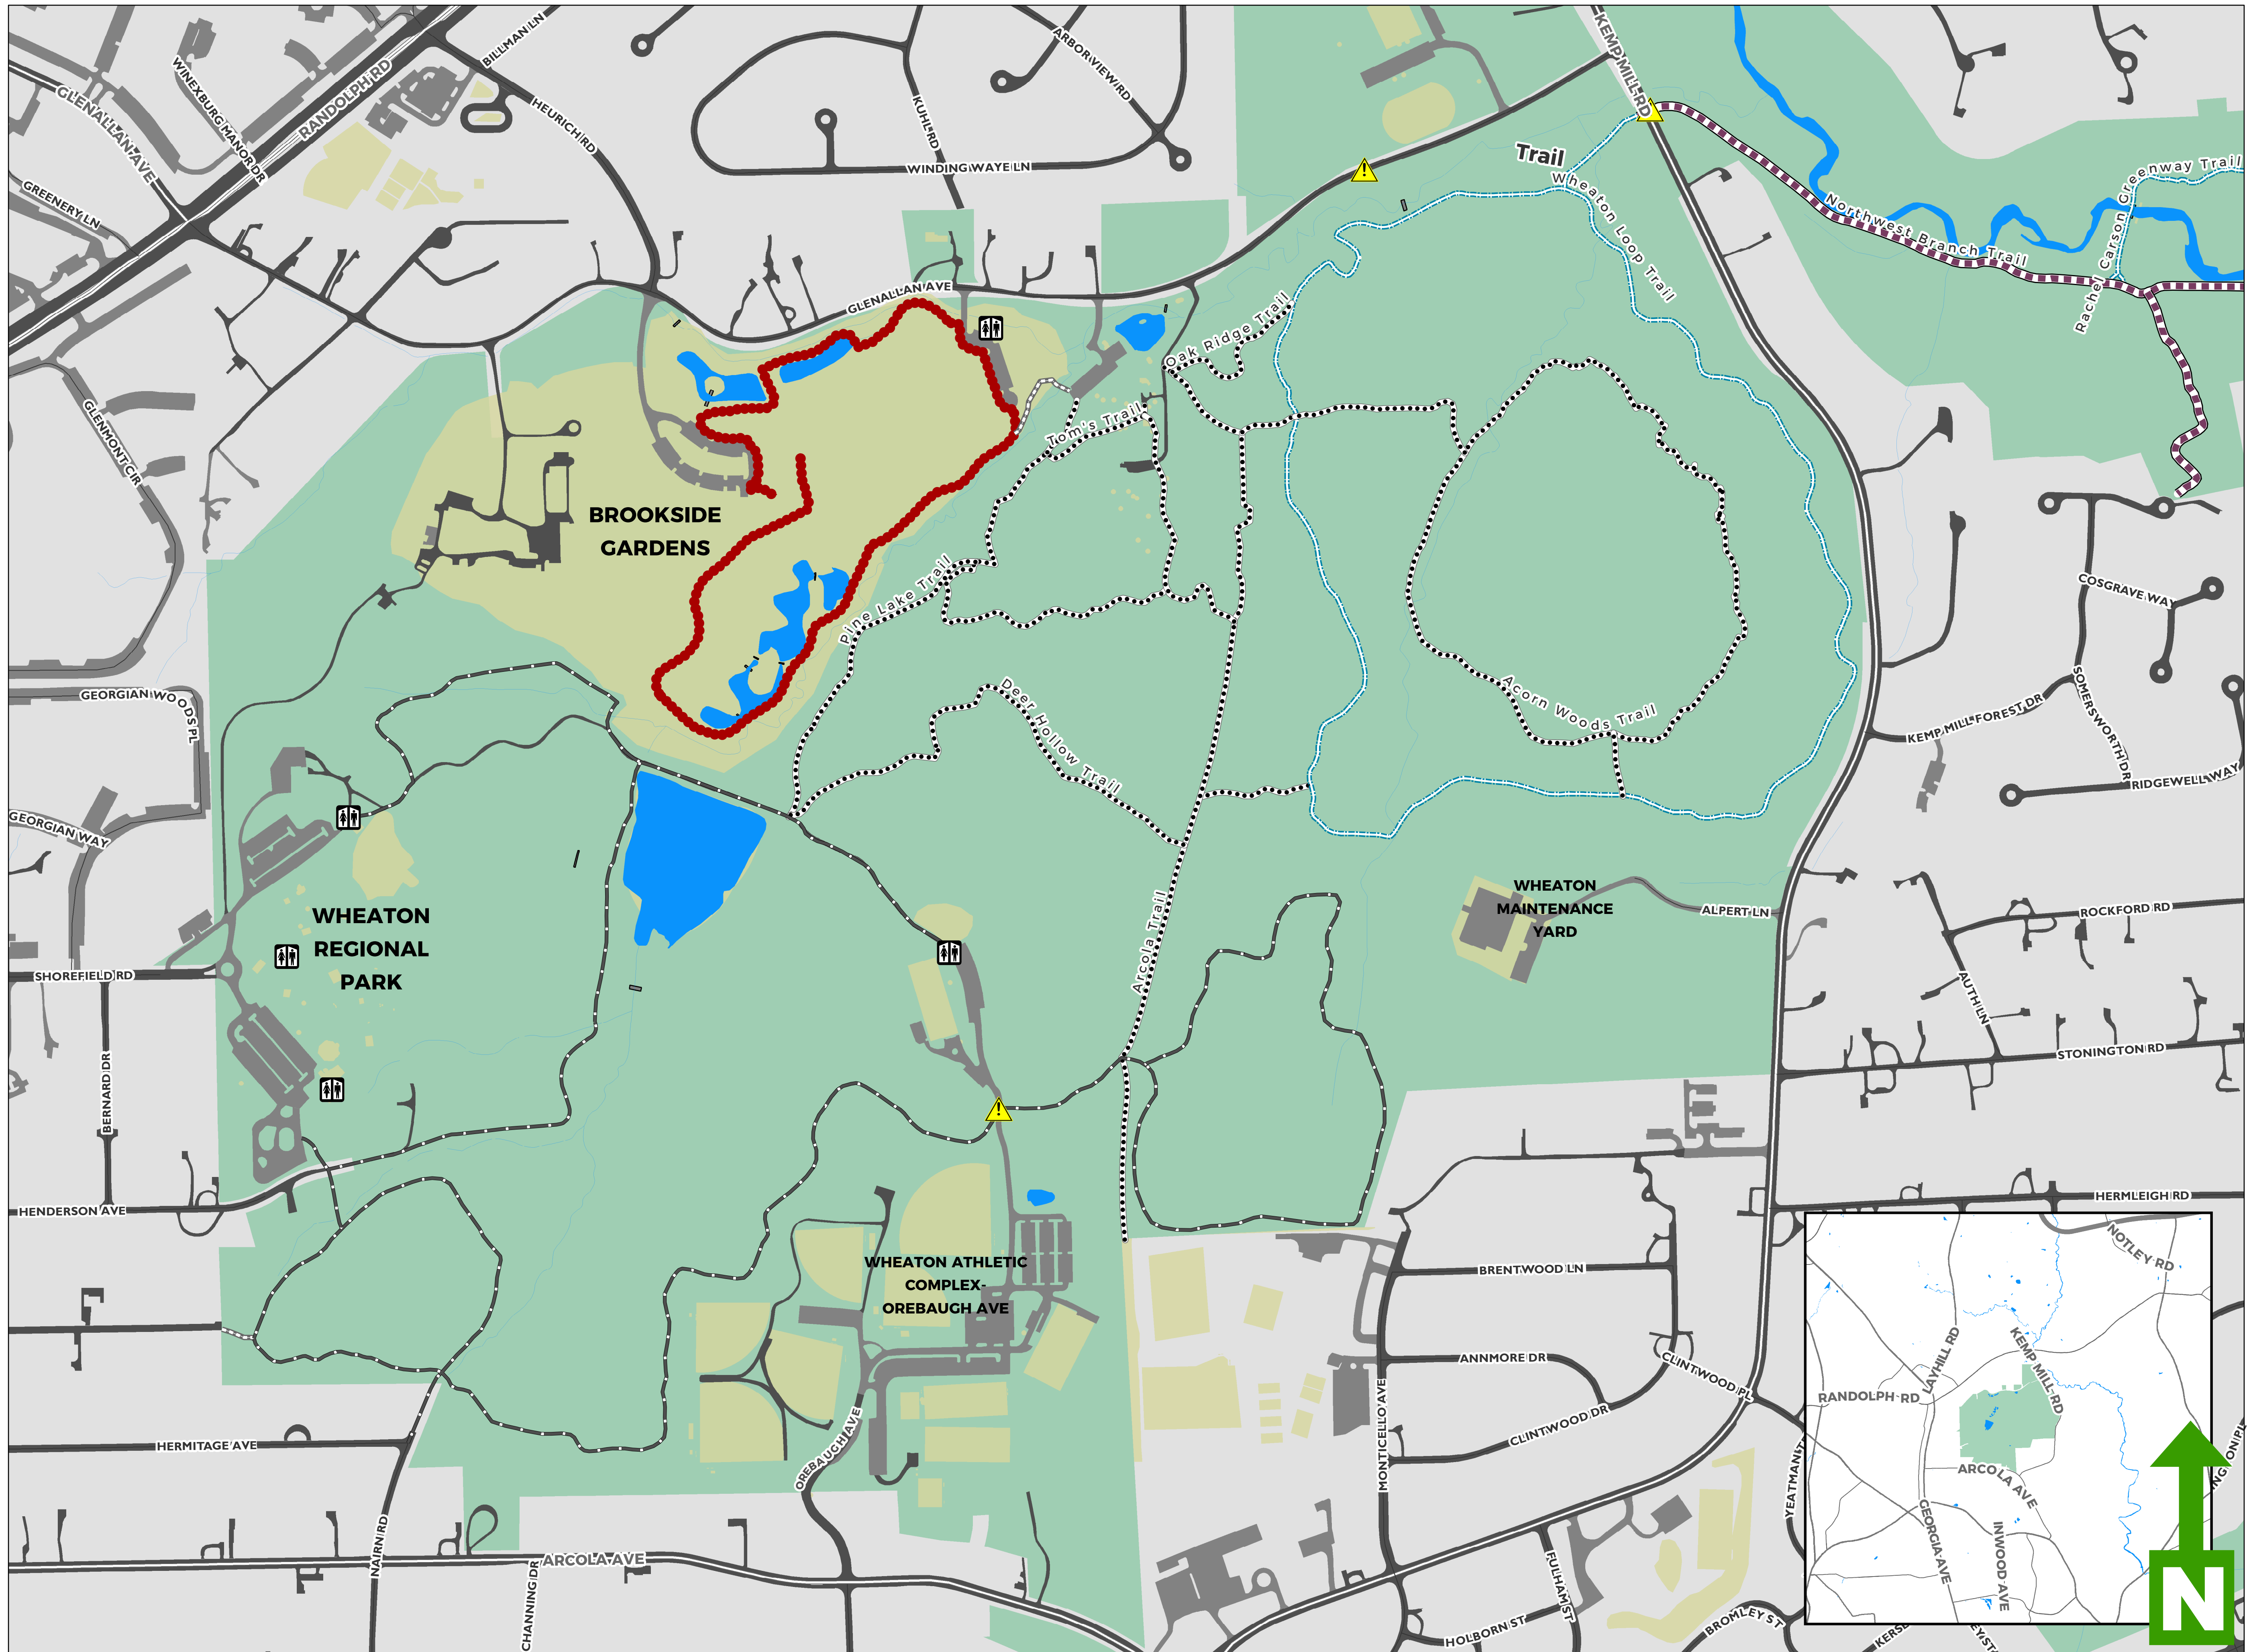

# WHEATON REGIONAL PARK TRAILS

## TRAILS

- Stay on marked trails. Do not blaze new trails. Trails not shown on the map are not sanctioned or maintained.
- Avoid using trails during extremely wet or soggy conditions.
- Use restrictions do apply. Observe and obey access signs.
- Be courteous to other users. Yield right of way as follows: bikers to all users; hikers to equestrians.

## PARK RULES

- Park closes at dusk unless otherwise notified.
- Pets must be kept on a leash at all times.
- Alcoholic beverages are not permitted in the park.
- Smoking is prohibited
- Visitors to the park must follow all M-NCPPC Rules and Regulations, as well as any rules specific to a park facility or activity.
- For all the park rules, visit: [montgomeryparks.org/about/rules-and-regulations/](http://montgomeryparks.org/about/rules-and-regulations/)

HARD SURFACE HEART SMART TRAIL

**NATURAL SURFACE TRAILS**

SHARED BY ALL

HIKING/ EQUESTRIAN

HIKING ONLY

**WATER AREAS**

**MONTGOMERY PARKS**