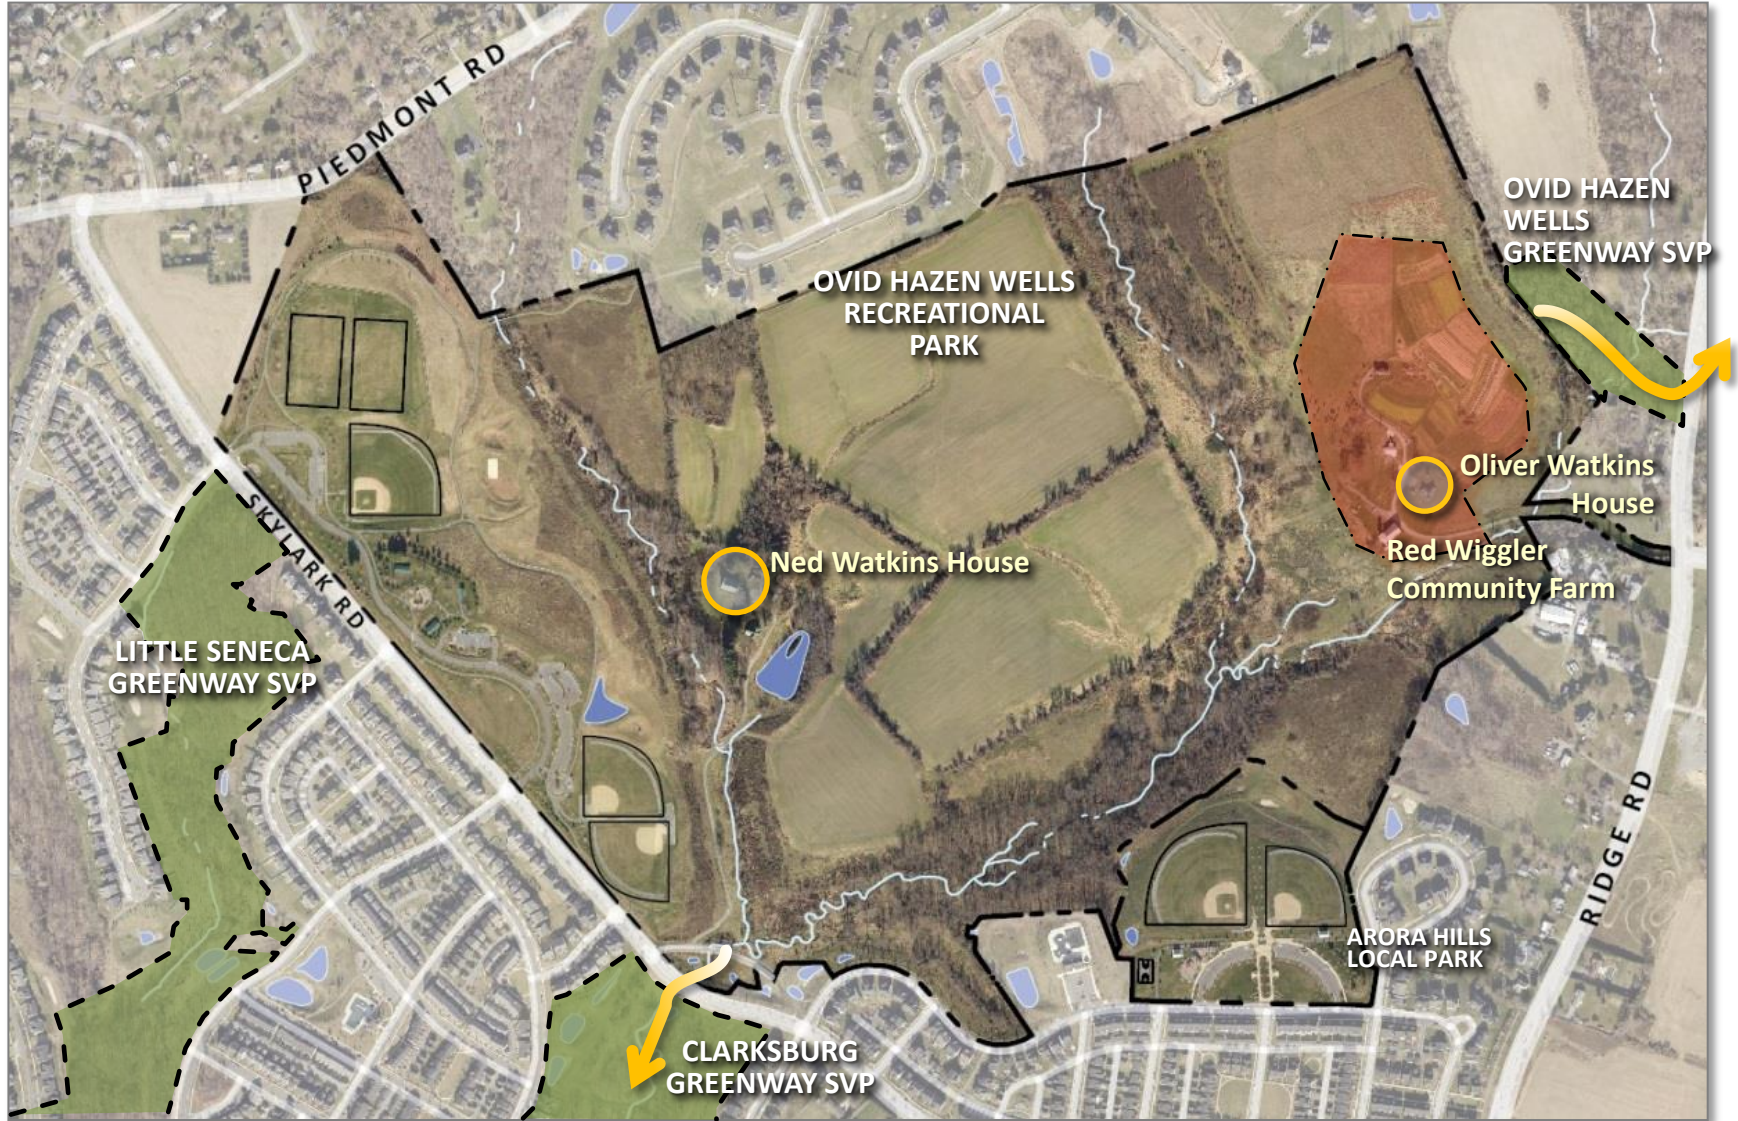

The Park Today

Active Recreation Area

The Vision

To have a unique and attractive family destination area. A place where people of all ages want to come and spend an entire day.

Preliminary Program of Requirements

- Supporting structures for the carousel
 - The round house
 - A building to accommodate ticket sales, restrooms and meeting rooms for birthday parties, etc.
 - Connection to water and sewer and electricity
- A larger, themed play area including activities for Teens
- A splash pad or similar unique synergy creating amenity